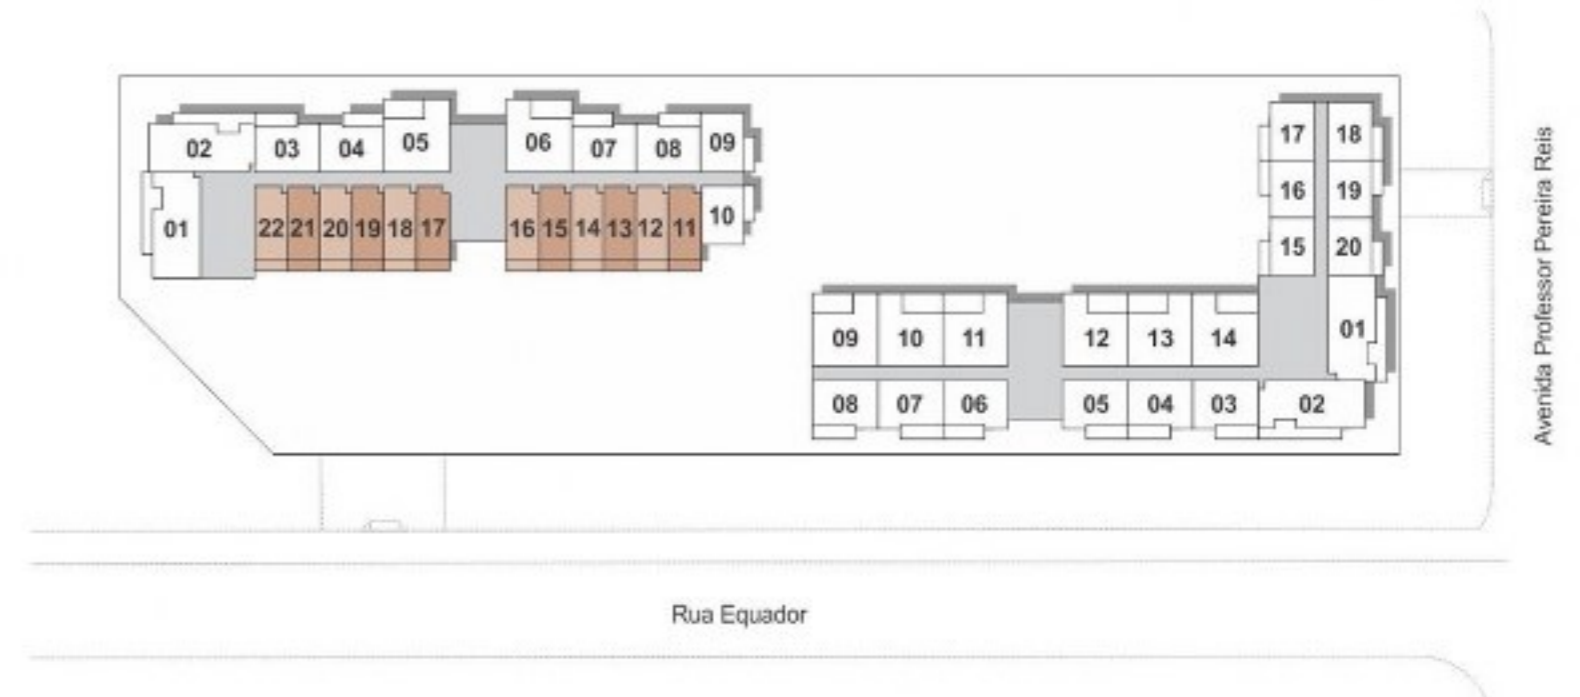

# STUDIO

32,03m<sup>2</sup>

# 1 QUARTO

33,97m<sup>2</sup>

# 2 QUARTOS

41,65m<sup>2</sup>

Avenida Professor Perrini Reis

# 2 QUARTOS C/ SUÍTE

55,53m<sup>2</sup>

Avenida Professor Pereira Reis