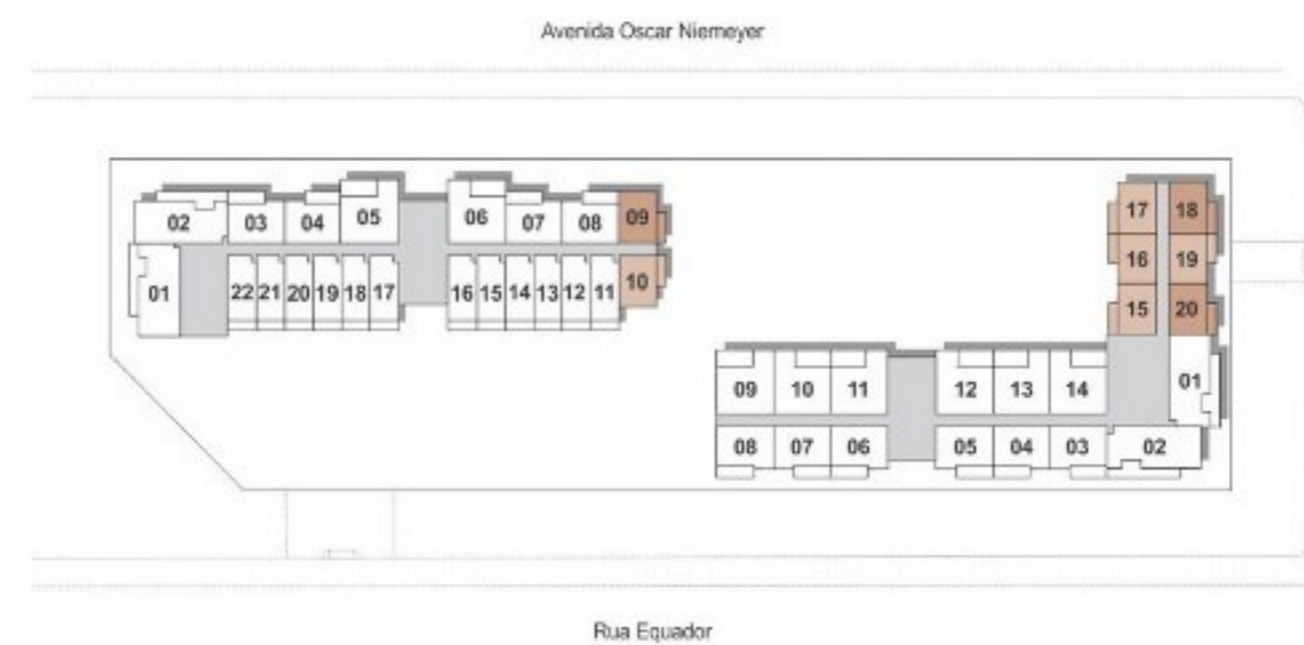

# STUDIO

32,03m<sup>2</sup>

# 1 QUARTO

33,97m<sup>2</sup>

# 2 QUARTOS

41,65m<sup>2</sup>

Avenida Professor Perrini Reis

# 2 QUARTOS C/ SUÍTE

55,53m<sup>2</sup>

Avenida Professor Pereira Reis