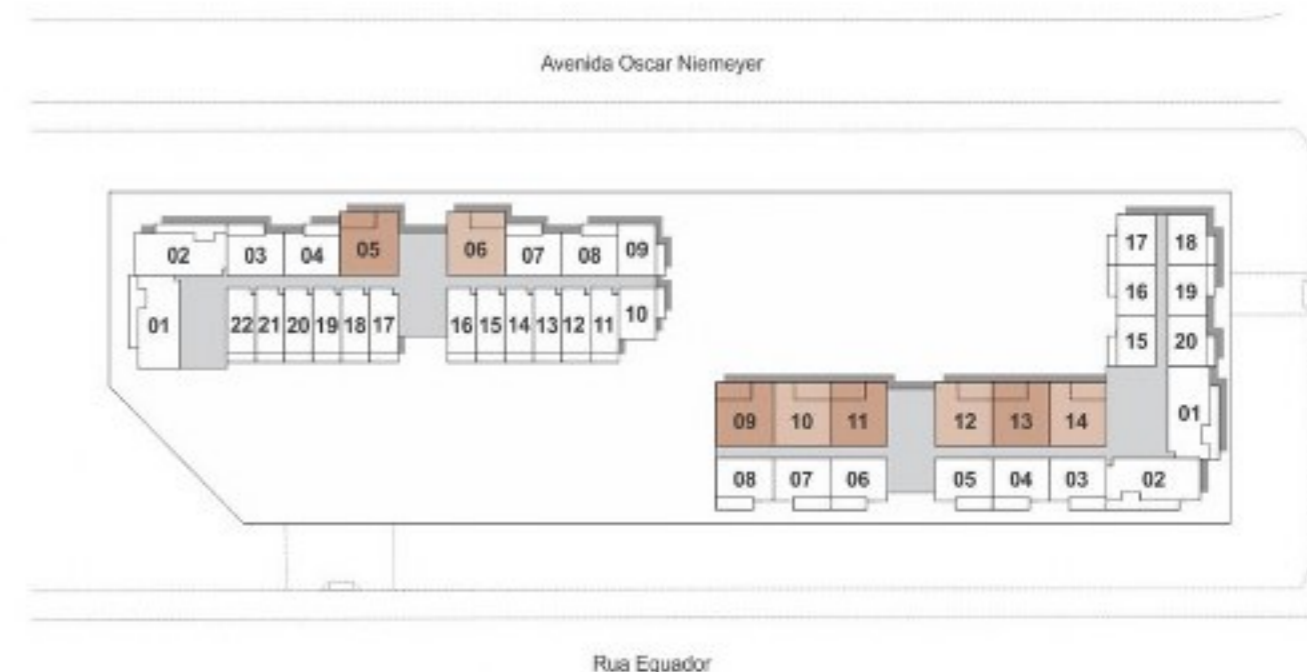

# STUDIO

32,03m<sup>2</sup>

# 2 QUARTOS

41,65m<sup>2</sup>

Avenida Professor Perrini Reis

# 2 QUARTOS C/ SUÍTE

55,53m<sup>2</sup>

Avenida Professor Pereira Reis

# 3 QUARTOS

70,15m<sup>2</sup>

Avenida Professor Pereira Reis