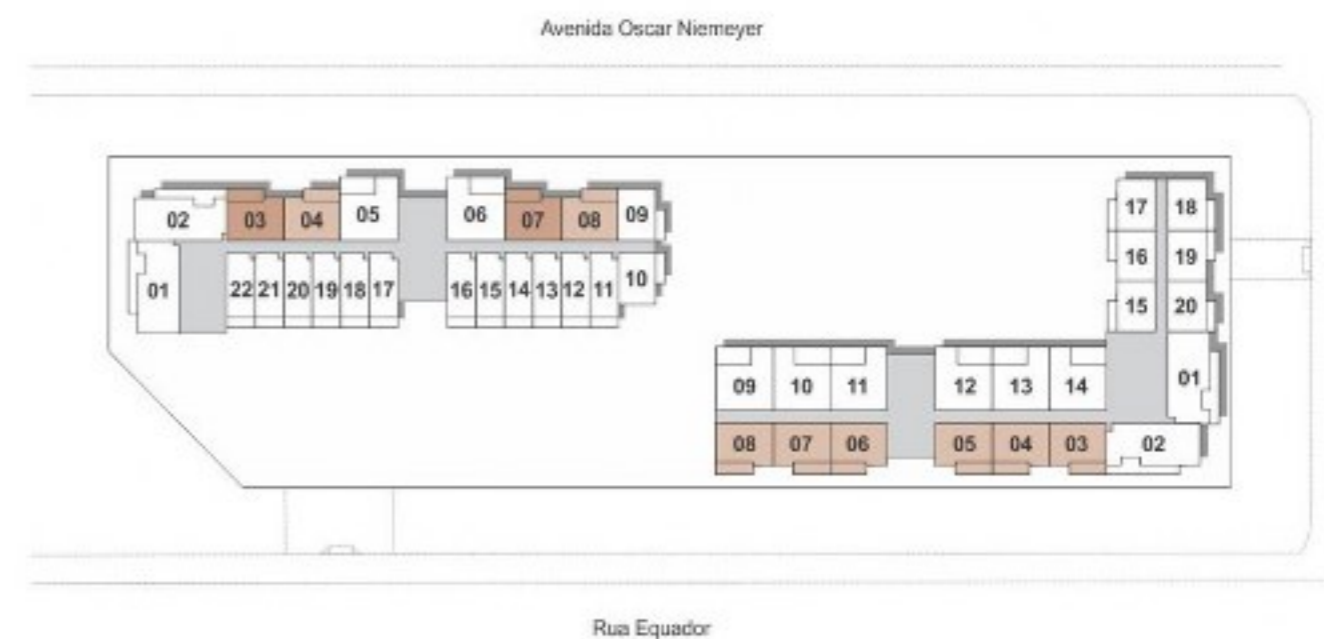

# STUDIO

32,03m<sup>2</sup>

# 1 QUARTO

33,97m<sup>2</sup>

# 2 QUARTOS

41,65m<sup>2</sup>

Avenida Professor Perrini Reis

# 2 QUARTOS C/ SUÍTE

55,53m<sup>2</sup>

Avenida Professor Pereira Reis